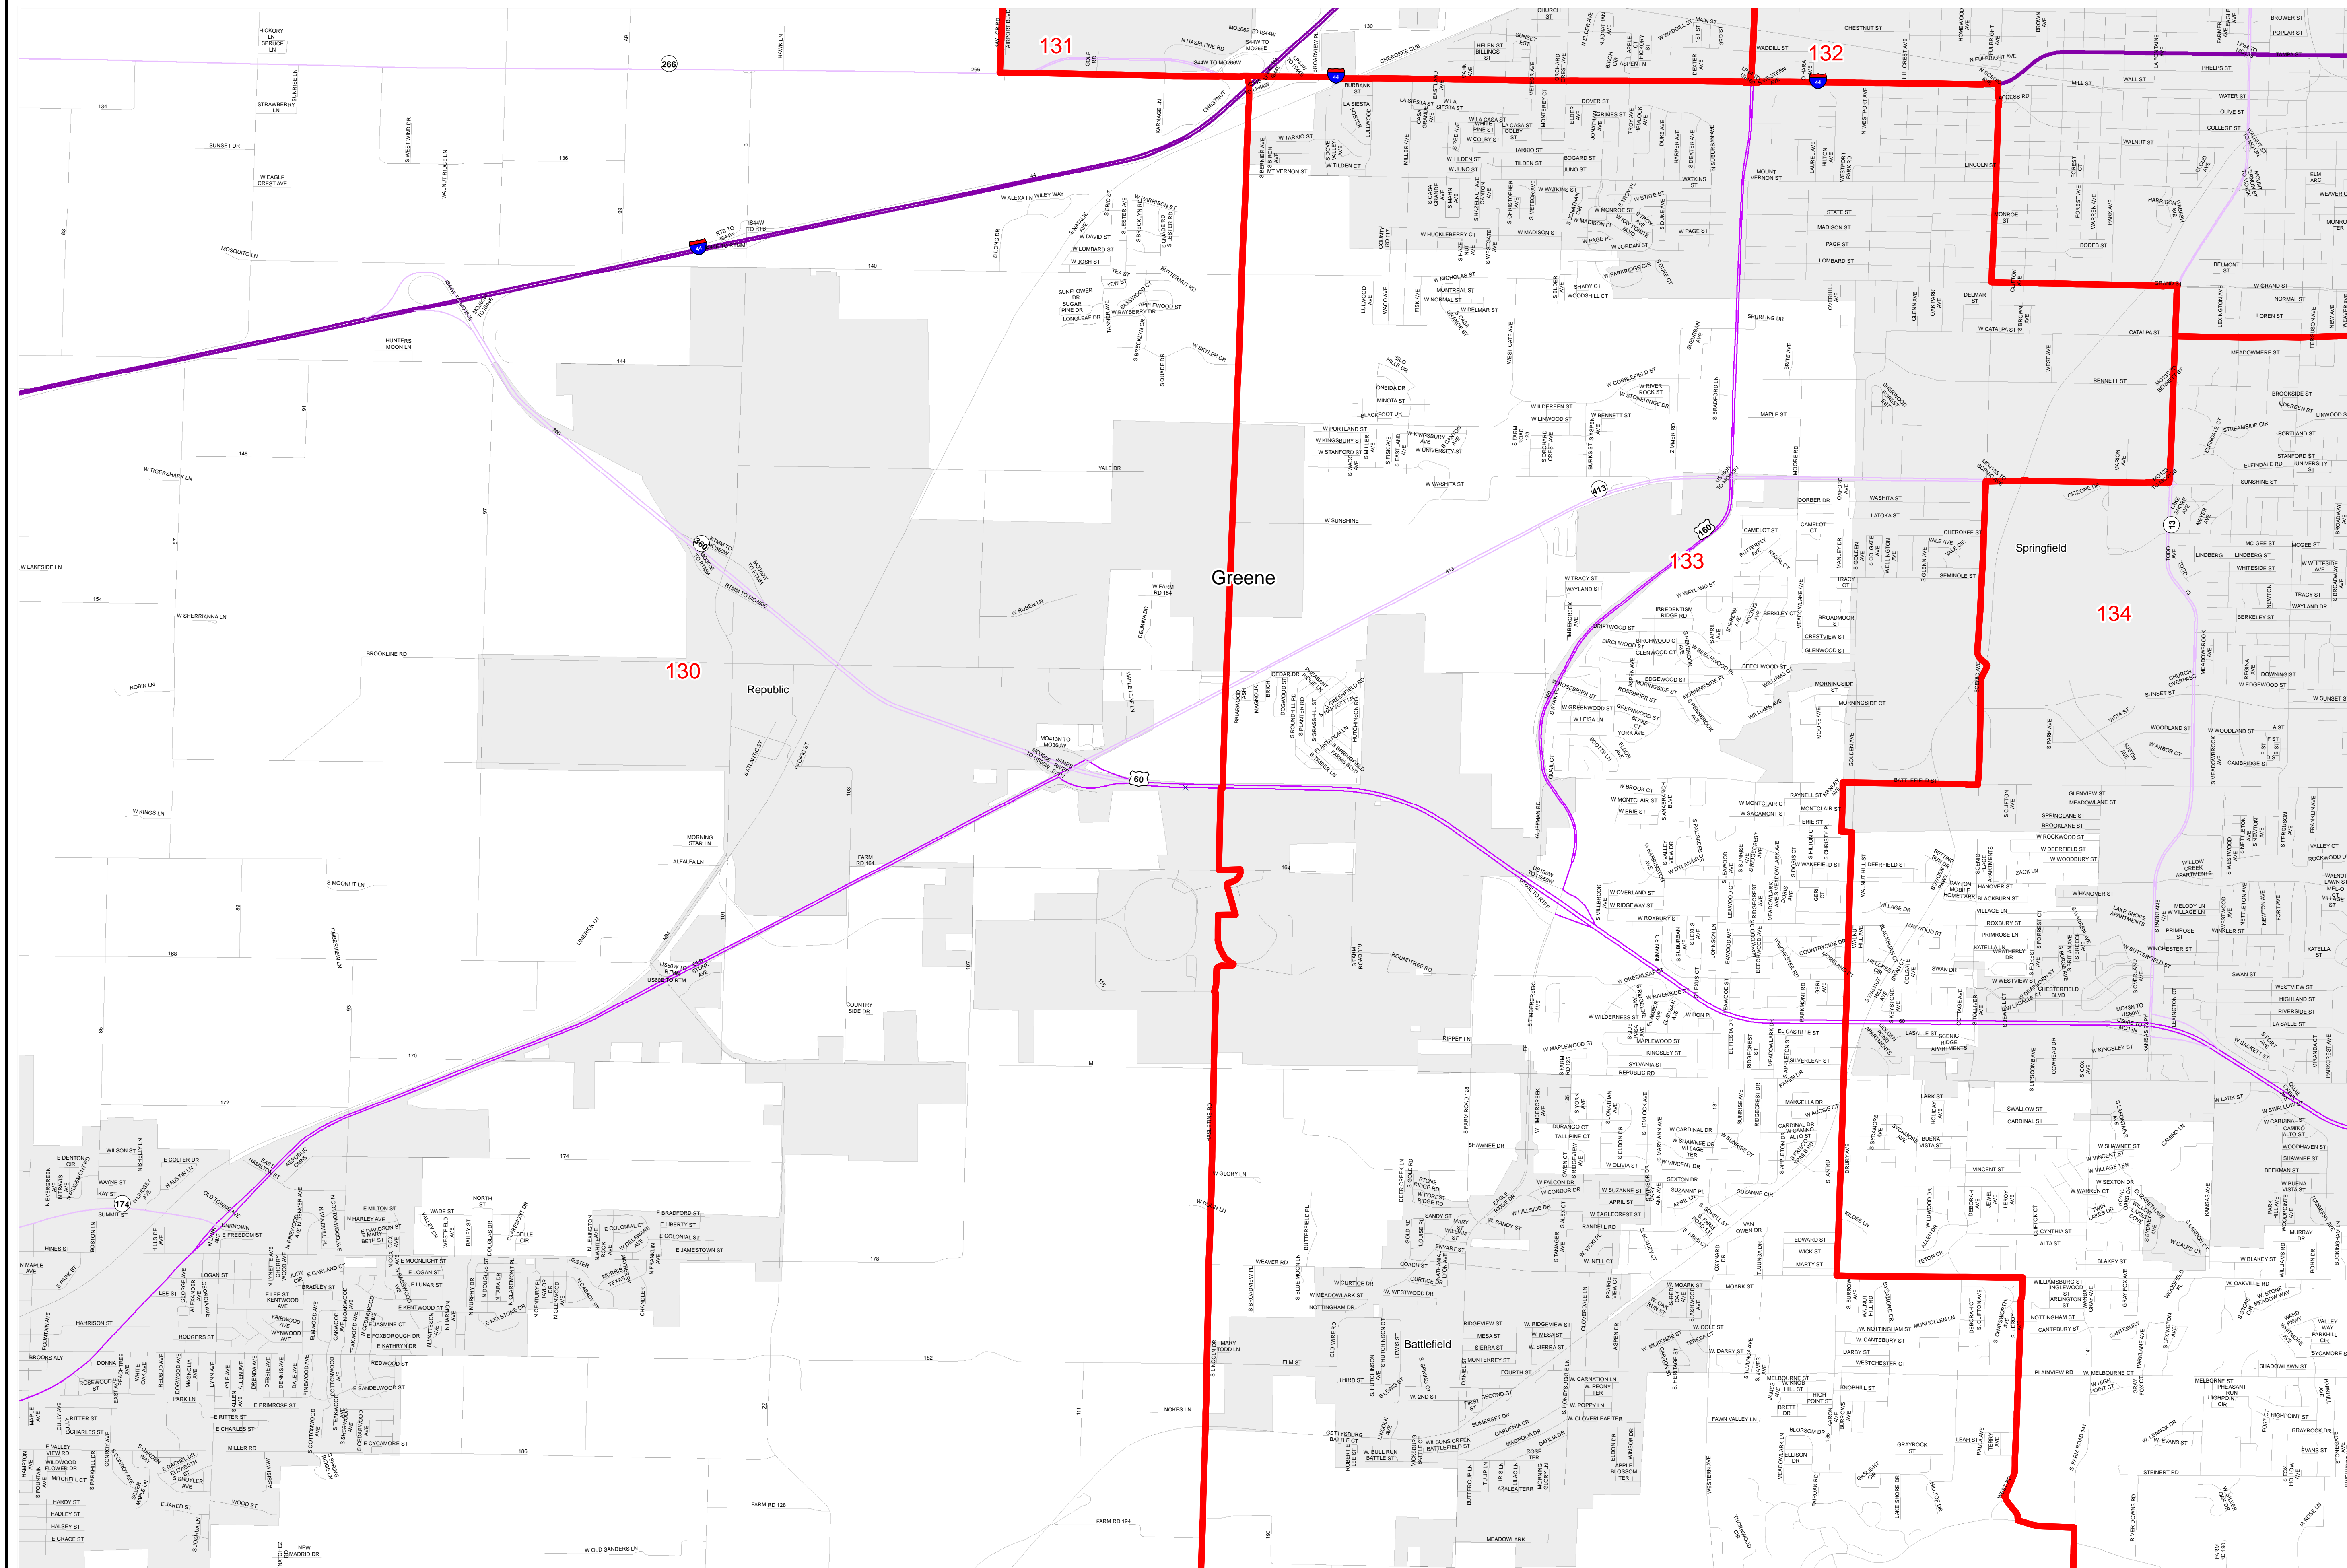

House Apportionment Plan 2011

Missouri Appellate Apportionment Commission

Greene County